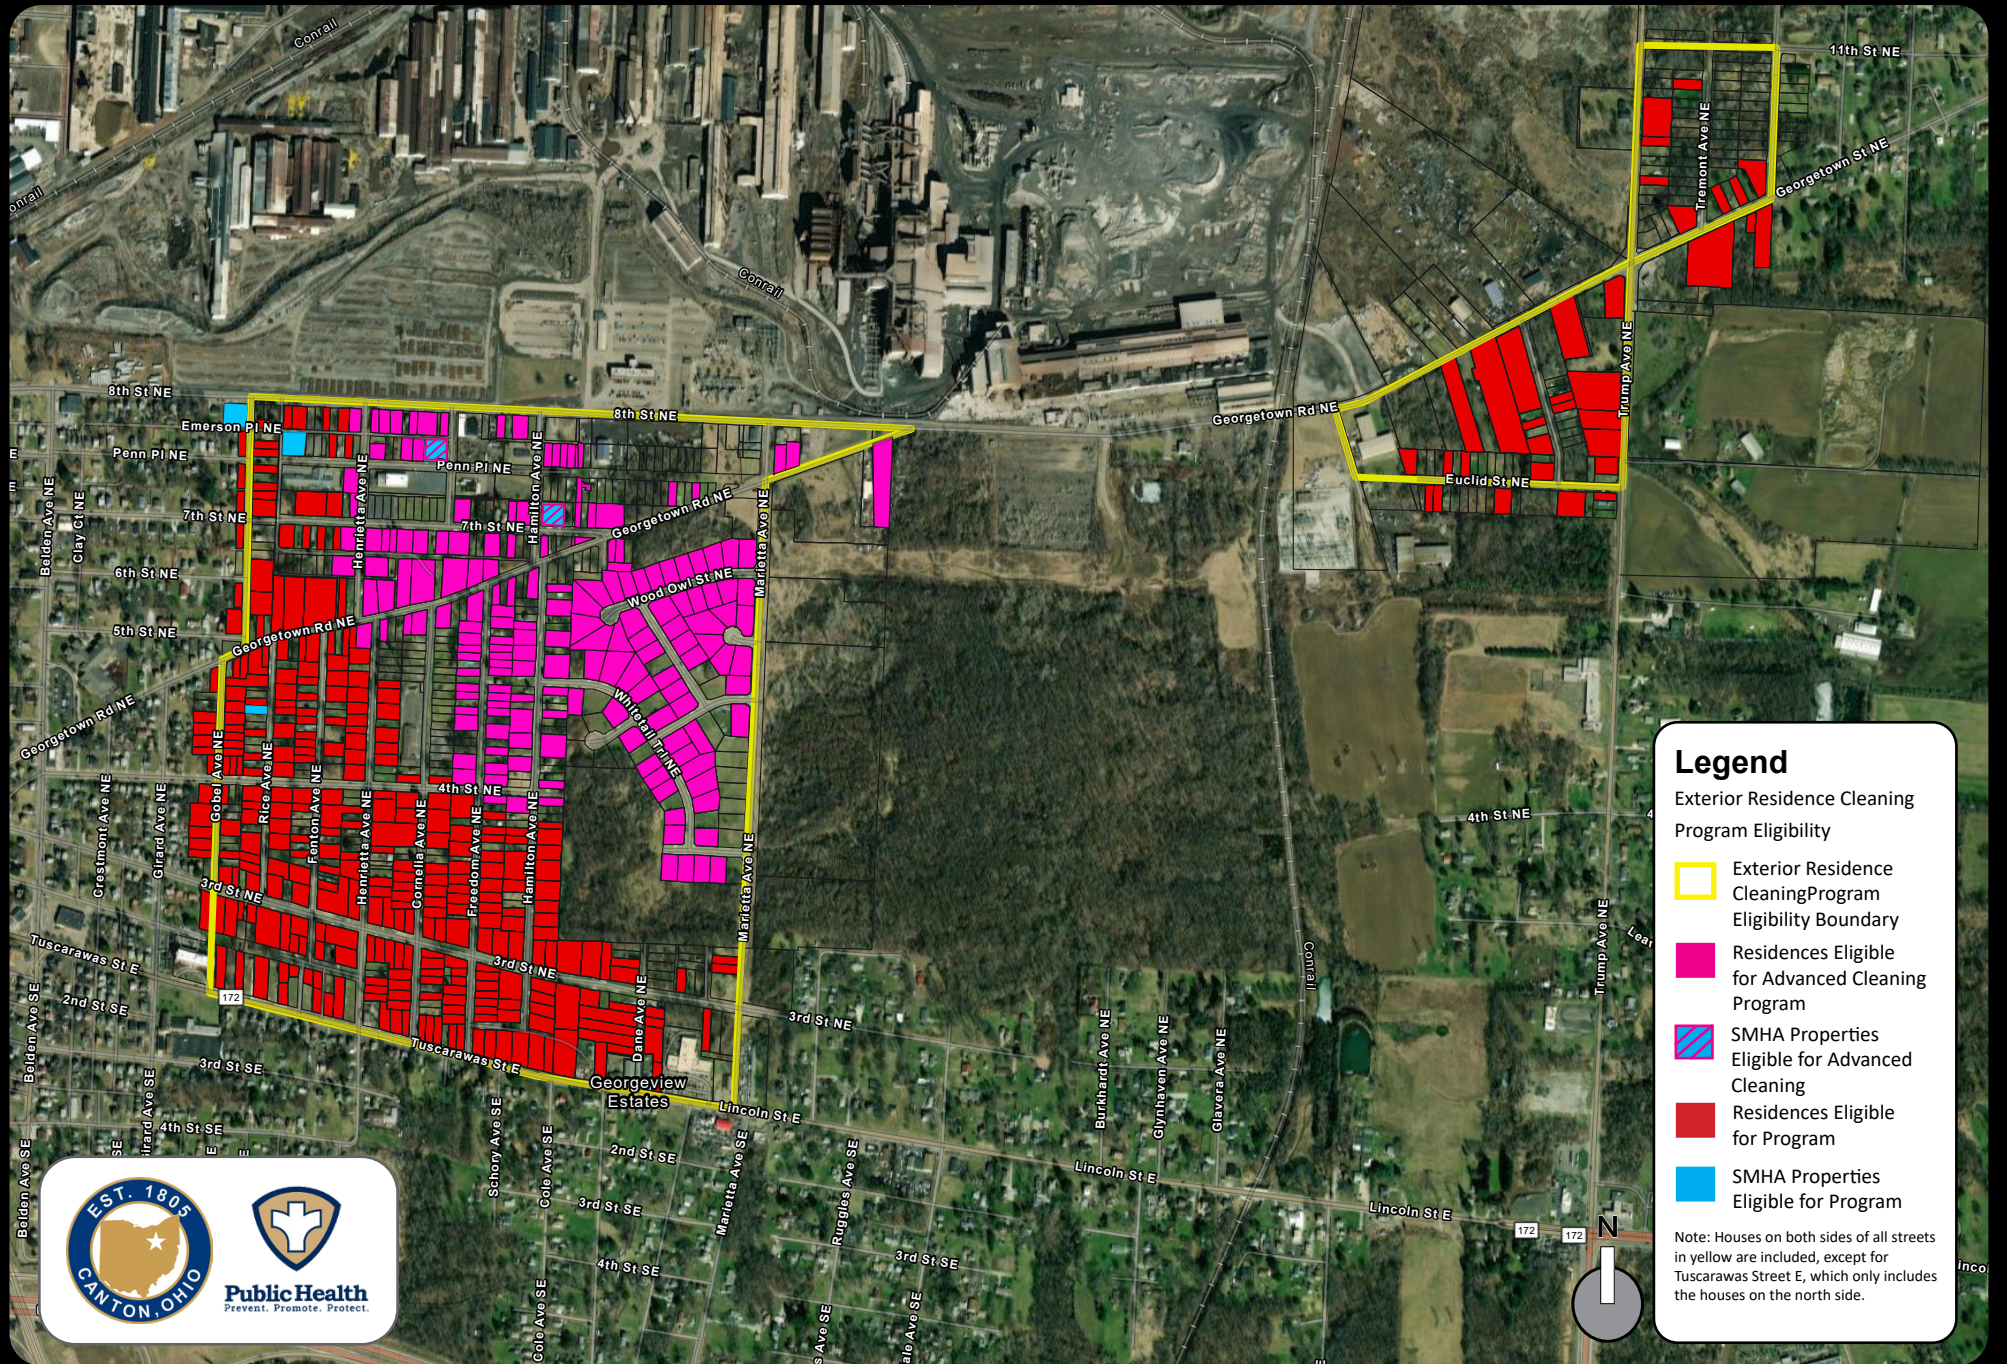

Republic Canton Community Fund

Exterior Residence Cleaning Program Eligibility

Legend

Exterior Residence Cleaning Program Eligibility

-  Exterior Residence Cleaning Program Eligibility Boundary
-  Residences Eligible for Advanced Cleaning Program
-  SMHA Properties Eligible for Advanced Cleaning
-  Residences Eligible for Program
-  SMHA Properties Eligible for Program

Note: Houses on both sides of all streets in yellow are included, except for Tuscarawas Street E, which only includes the houses on the north side.